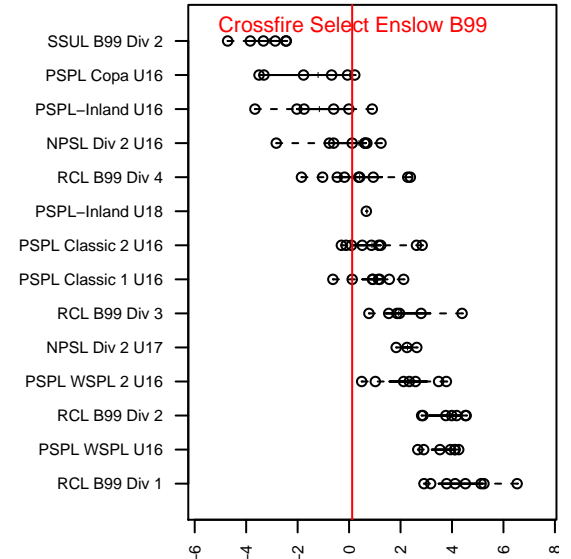

**attack and defense variance (black dot)  
relative to other teams  
and top 10 in region**

**attack and defense rating  
relative to others at age  
and all opponents in last 13 months**

**Performance relative to 13 month average**